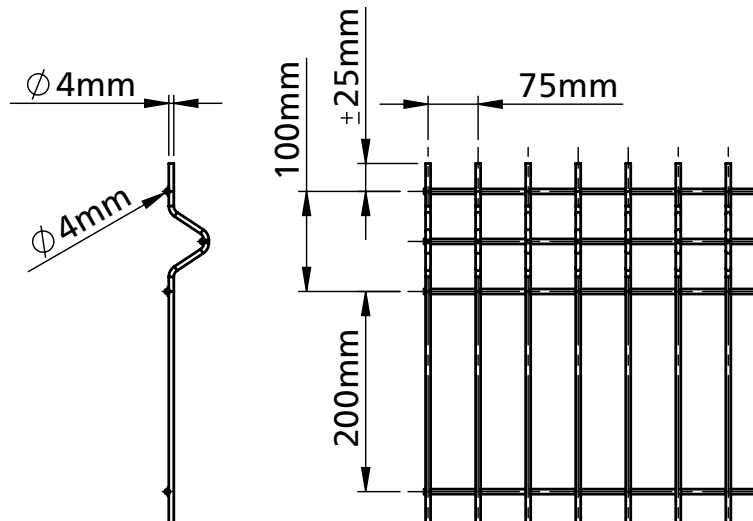

PANELS

V-FENCE 4/4

MESH SIZE 75 X 200 MM

DIMENSIONS

SURFACE TREATMENTS

- Pre galve + polyester powder coating
- Standard colours: RAL 6005, 6009, 7016 & 9005

WEIGHT TABLE

Height	Pre-galve + coated
1230 mm	5,73 kg
1530 mm	7,29 kg
1730 mm	8,24 kg

Other dimensions, mesh sizes and colours available upon request.

APPLICATIONS

- Schools
- Housing
- Public places
- Light industry

SECURITY LEVEL 3

TECHNICAL SPECIFICATIONS

- Horizontal wires: 1 x ϕ 4 mm
- Vertical wires: 1 x ϕ 4 mm
- Width: 2.505 mm
- Height: see weight table
- Mesh size: 75 x 200 mm
(in V-section: 50 x 100 mm)